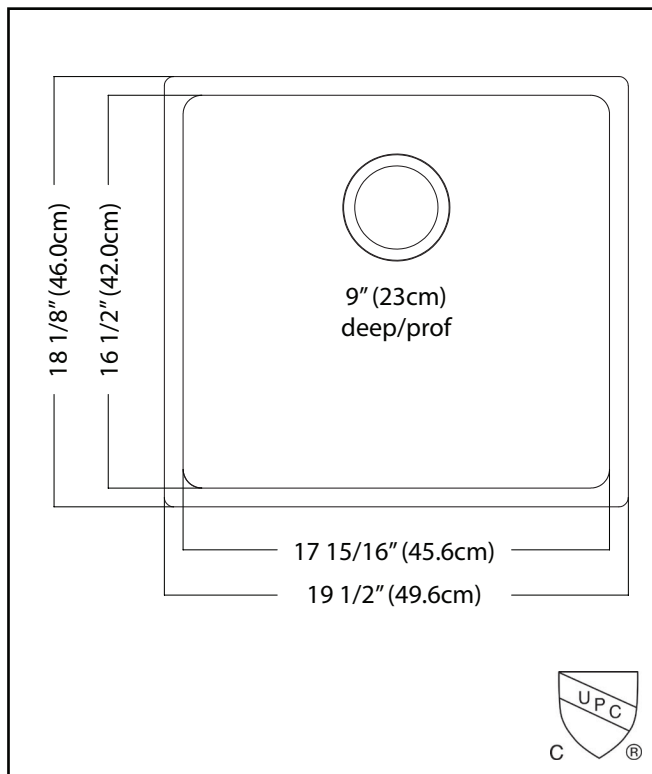

### SINGLE BOWL 18 GAUGE UNDERMOUNT

MODEL: BSU1820-9N

- ✓ **Quality Beyond Material:** Designed with 18 gauge quality stainless steel with exceptional resistance to staining and corrosion.
- ✓ **Beautiful Finish:** We didn't sacrifice aesthetics for durability. Our satin finish takes minimal care to maintain, making life easier.
- ✓ **Rear Drain Placement:** The rear drain maximizes the usable bottom surface of the bowl while also creating extra cabinet space beneath the sink.
- ✓ **Remarkably Quiet:** Sound dampening system goes to work to reduce the noise caused by a garbage disposal or running water.

## TECHNICAL FEATURES

|                        |                           |
|------------------------|---------------------------|
| OVERALL SINK SIZE (OD) | 18 1/8" FB x 19 1/2" LR   |
| BOWL SIZE (ID)         | 16 1/2" FB x 17 15/16" LR |
| BOWL DEPTH             | 9"                        |
| MINIMUM CABINET SIZE   | 24"                       |
| MATERIAL               | 18 Gauge                  |
| BOWL CORNER RADIUS     | 20 mm                     |
| STAINLESS STEEL FINISH | Satin                     |
| DRAIN HOLE LOCATION    | Rear                      |
| INSTALLATION TYPE      | Undermount                |
| SOUND COATING          | Sound pads                |
| WARRANTY               | Limited Lifetime          |
| COUNTRY OF ORIGIN      | China                     |